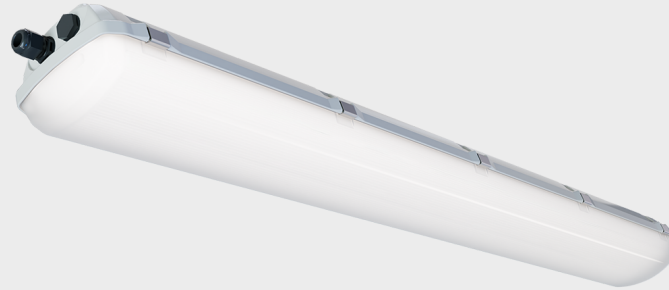

## Description

A rugged linear luminaire designed for use in potentially explosive atmospheres in ATEX Zone 1/21. The housing is made of rugged polycarbonate (RAL 7035) with a silicone gasket. The diffuser is made of highly durable opal polycarbonate, ensuring excellent light uniformity and reduced glare. Equipped with certified electronic components—the encapsulated LED module and driver ensure high efficiency and an LED lifespan of up to 110,000 hours, even at high temperatures. It features high chemical resistance and IP66/IP67 protection against water splashes and dust, as well as high impact resistance (IK10). Supplied standard with stainless steel clips and mounting brackets. Designed for surface-mounted and suspended installation.

### ADVANTAGES:

- European product – made in the Czech Republic
- Can also be used for outdoor uncovered areas
- UV resistance
- LOOP-IN / LOOP-OUT – ready for looping
- High specific output up to 158 lm/W
- For ambient temperatures from -30 °C to +55 °C (depending on luminaire variant)
- Emergency version 3h – NiCd battery

## Specifications

**Operating voltage:**

220-240 V / 50/60 Hz AC, 220-240 V DC

**Source:**

LED, 4000/5000K, CRI +80, MacAdam3

**Housing:**

Plastic material PC (polycarbonate)

**Cover:**

**Connection:**

Screwless three-pole terminal block, max. conductor cross-section 4 mm<sup>2</sup>.

**Standard equipment:**

2x Ex plastic cable gland M20x1,5 for cable Ø 7-13 mm, 2x Ex plastic cable plug M20 and 2x stainless steel fixing bracket (AISI304) for direct fixing of the luminaire to the mounting surface.